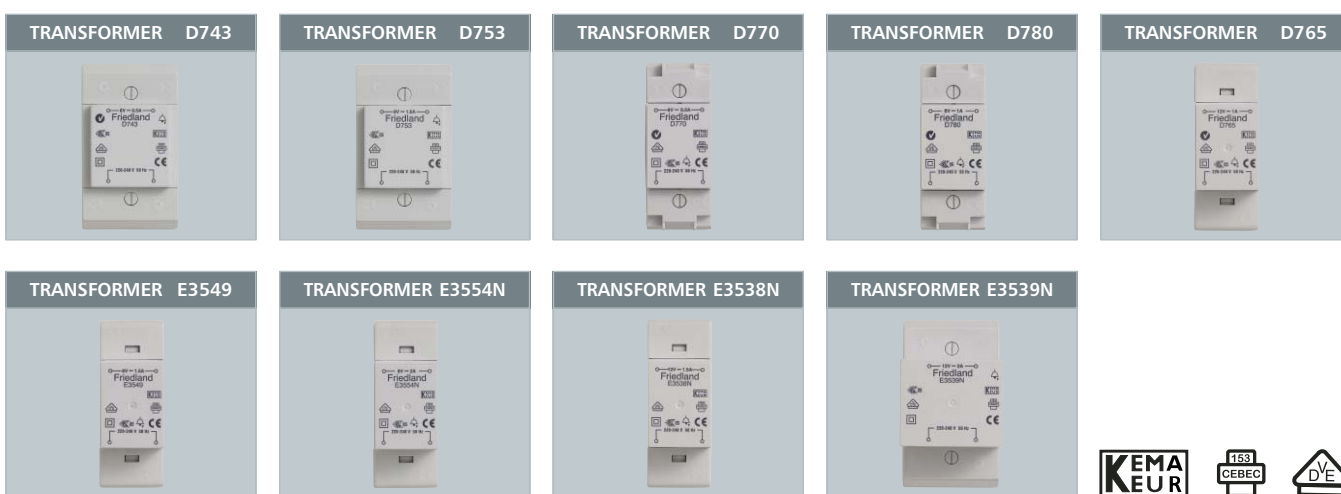

Transformers

- Range of 12 transformers for surface and DIN rail mounting
- Transformers to suit every bell or chime installation requirement
- All transformers operate across a voltage range of 220 to 240V ~ 50Hz
- The entire range has KEMA, VDE and CEBC Certification
- The range conforms to IEC 61558-2-8
- All transformers have a “fail-safe” design. Once a short circuit occurs they cannot be reset and reused

PRODUCT	OUTPUT	SWITCH	MOUNTING TYPE	PACKAGING TYPE	PACKAGING DIMENSIONS	PACK QTY	UNIT BARCODE
D743	8V 0.5A	No	Surface	Blister	147 x 97 x 40mm	6	5004100611604
D753	8V 1A	No	Surface	Blister	147 x 97 x 40mm	6	5004100611611
D770	8V 0.5A	No	DIN/Surface	Blister	147 x 97 x 40mm	6	5004100611628
D780	8V 1A	No	DIN/Surface	Blister	147 x 97 x 40mm	6	5004100611635
D780S	8V 1A	Yes	DIN/Surface	Blister	147 x 97 x 40mm	6	5004100612137
D765	12V 1A	No	DIN/Surface	Blister	147 x 97 x 40mm	6	5004100612120
E3549	8V 1.5A	No	DIN/Surface	Blister	147 x 97 x 40mm	6	5004100612007
E3554N	8V 2A	No	DIN/Surface	Blister	147 x 97 x 40mm	6	5004100612151
E3554SN	8V 2A	Yes	DIN/Surface	Blister	147 x 97 x 40mm	6	5004100612175
E3538N	12V 1.5A	No	DIN/Surface	Blister	147 x 97 x 40mm	6	5004100612199
E3538SN	12V 1.5A	Yes	DIN/Surface	Blister	147 x 97 x 40mm	6	5004100612212
E3539N	12V 2A	No	DIN/Surface	Carton	80 x 95 x 55mm	6	5004100612236

TRANSFORMERS WITH ISOLATION SWITCHES

- Enables isolation of the transformers output circuit to allow a chime or bell to be worked on in safety
- Can be used as an On/Off switch for chimes when silence is required

TRANSFORMER D780S WITH SWITCH	TRANSFORMER E3554SN WITH SWITCH	TRANSFORMER E3538SN WITH SWITCH	WHICH TRANSFORMER?	
			CHIMES	BELLS & MINI BUZZERS
			INPUT	220-240V~50 Hz
			OUTPUT	8V 1A~
			SURFACE	D753
			DIN RAIL	D780
				D780S D770