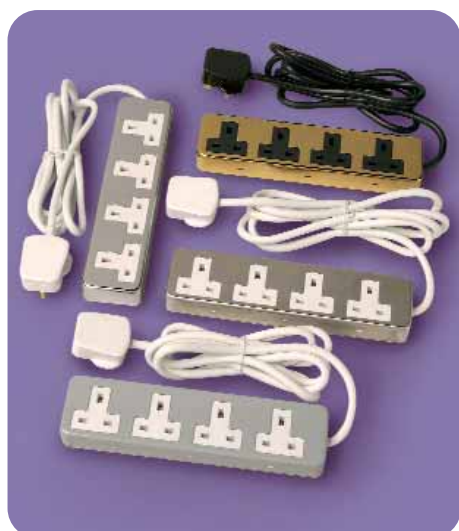

DECORATIVE FINISH FOUR GANG 13 AMP EXTENSION LEADS

Catalogue Number	Description	Cable Length	Colour	Display	Carton Quantity
UG2BRB	Brass finish four gang trailing socket	2 metre	Brass / Black	clam	10
UG2CHW	Chrome finish four gang trailing socket	2 metre	Chrome / White	clam	10
UG2STW	Stainless Steel finish four gang trailing socket	2 metre	Steel / White	clam	10
UG2MCW	Metal Clad finish four gang trailing socket	2 metre	Grey / White	clam	10

- Metal finish trailing sockets
- Heavy duty "metal clad" style socket
- Manufactured to BS1363/A