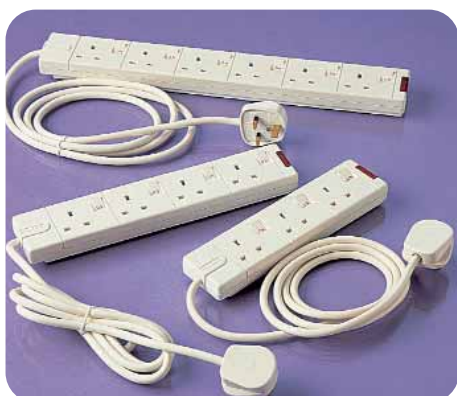

• Manufactured to BS1363 / A

INDIVIDUALLY SWITCHED 13 AMP TRAILING SOCKETS

Catalogue Number	Description	Colour	Display	Carton Quantity
SWG	Three gang trailing socket individually switched with neon	White	bag	10
SWG4	Four gang trailing socket individually switched with neon	White	bag	10
SWG6	Six gang trailing socket individually switched with neon	White	bag	10
WA4	4 way individually switched socket adaptor	White	clam	5

• Manufactured to BS1363 / A

HEAVY DUTY 13 AMP SWITCHED AND FUSED TRAILING SOCKET

Catalogue Number	Description	Colour	Display	Carton Quantity
SWFG4W	Four gang trailing socket with switch, neon & replaceable fuse	White	printed box	1
SWFG6W	Six gang trailing socket with switch, neon & replaceable fuse	White	printed box	1

• Tough impact resistant ABS case
• Manufactured to BS1363/A

INDIVIDUALLY SWITCHED 13 AMP EXTENSION LEADS

Catalogue Number	Description	Cable Length	Colour	Display	Carton Quantity
SWG42	Four gang trailing socket individually switched with neon	2 metre	White	clam	10
SWG62	Six gang trailing socket individually switched with neon	2 metre	White	clam	10