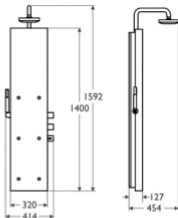

Trevi Totem BOP series

Installation suitability

Suitable for high pressure installations ONLY. Please check with your installer whether your system requires an additional pump.

Features

- 414 x 1592 mm
- Water-resistant high-pressure laminate (HPL)
- Thermostatic shower fittings
- Drench overhead shower (ø 180 mm)
- Elegant hand spray with flexible hose (1.25m)
- Limescale can be removed from overhead shower and hand spray with ease
- Six mist jets
- Chrome plated fixtures and fittings

BOP 350